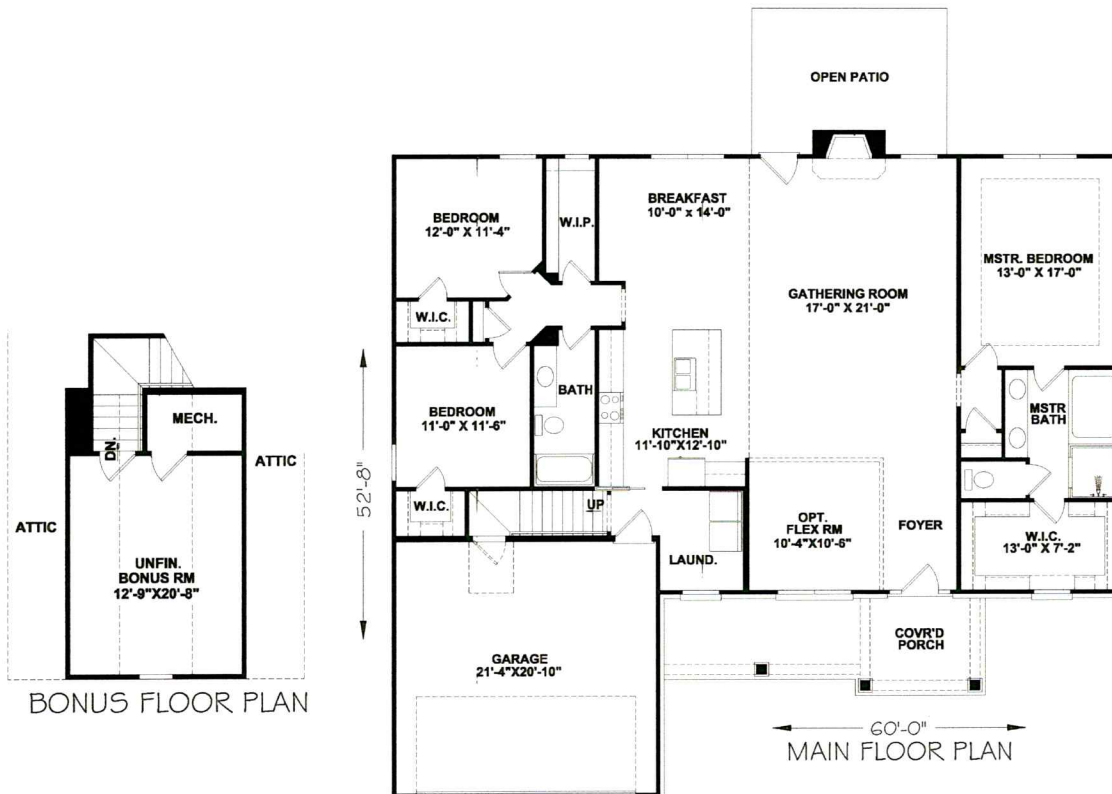

# Bridgewater

Images may show optional upgrades not included in standard price.

## SQUARE FEET

TOTAL HEATED AREA:	2093
MAIN FLOOR:	2093
BONUS FLOOR (NOT INCL. IN TOTAL):	262
GARAGE:	461

**McCARLEY**  
HOMES