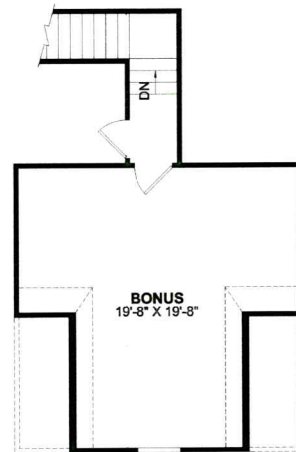

Sedgewick

Images may show optional upgrades not included in standard price.

SQUARE FEET	
TOTAL HEATED AREA:	1562
MAIN FLOOR:	1562
BONUS FLOOR (NOT INCL. IN TOTAL):	370
GARAGE:	402

McCARLEY
HOMES