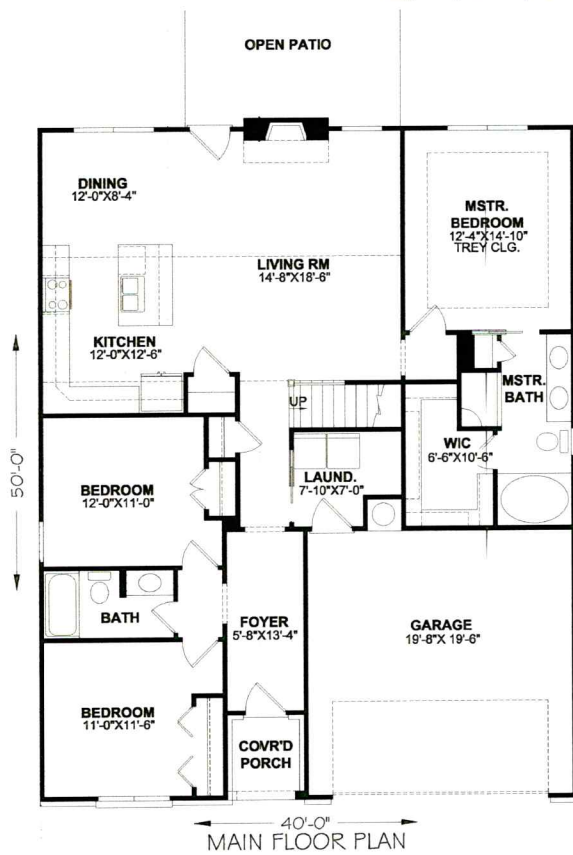

Sedgewick

Images may show optional upgrades not included in standard price.

SQUARE FEET	
TOTAL HEATED AREA:	1562
MAIN FLOOR:	1562
BONUS FLOOR (NOT INCL. IN TOTAL):	370
GARAGE:	402

McCARLEY
HOMES