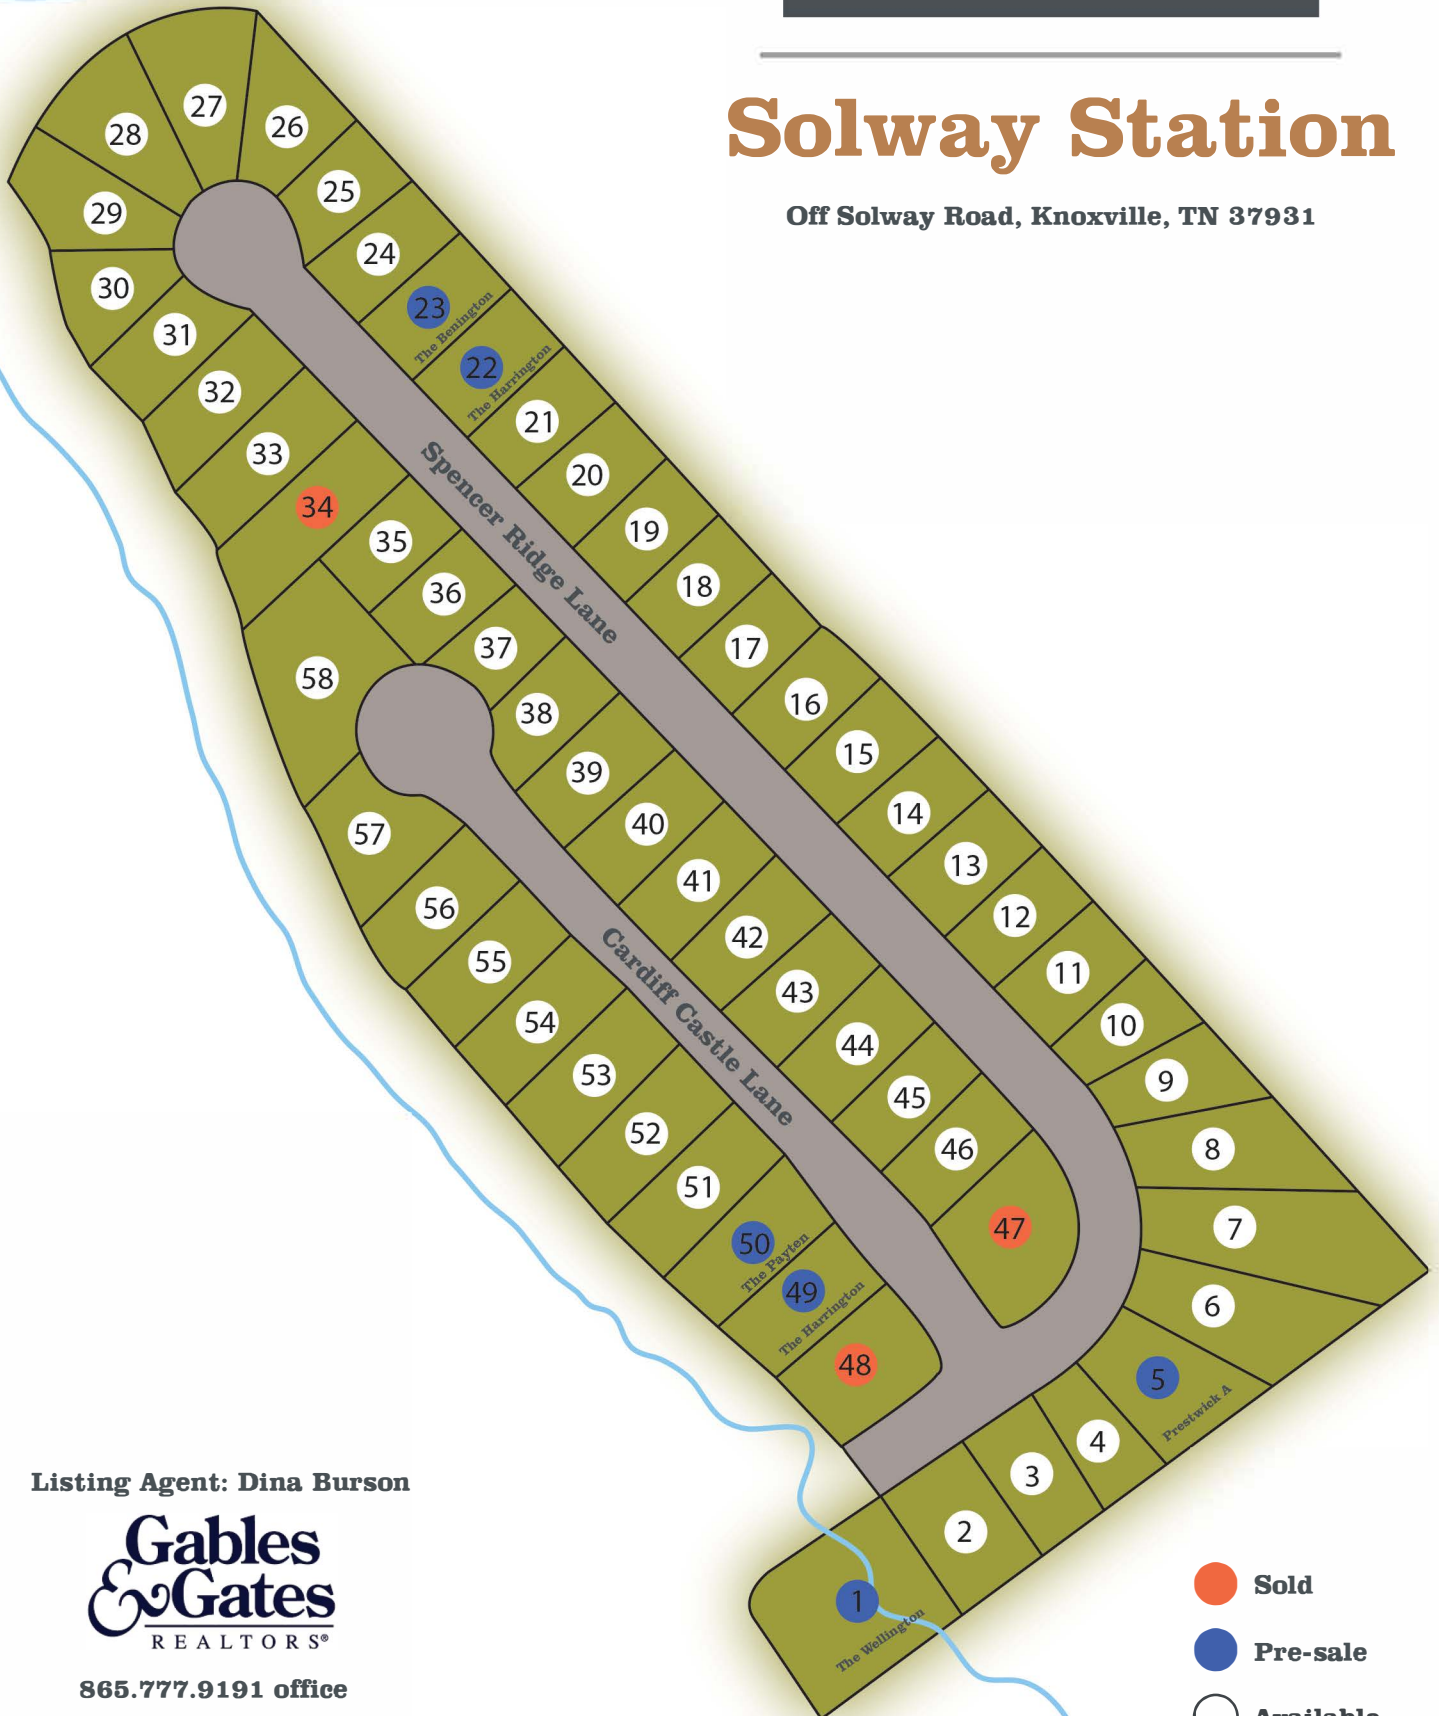

McCARLEY
HOMES

Solway Station

Off Solway Road, Knoxville, TN 37931

Listing Agent: Dina Burson

Gables & Gates
REALTORS®

865.777.9191 office

865.318.2867 cell

www.mccarleyhomes.com